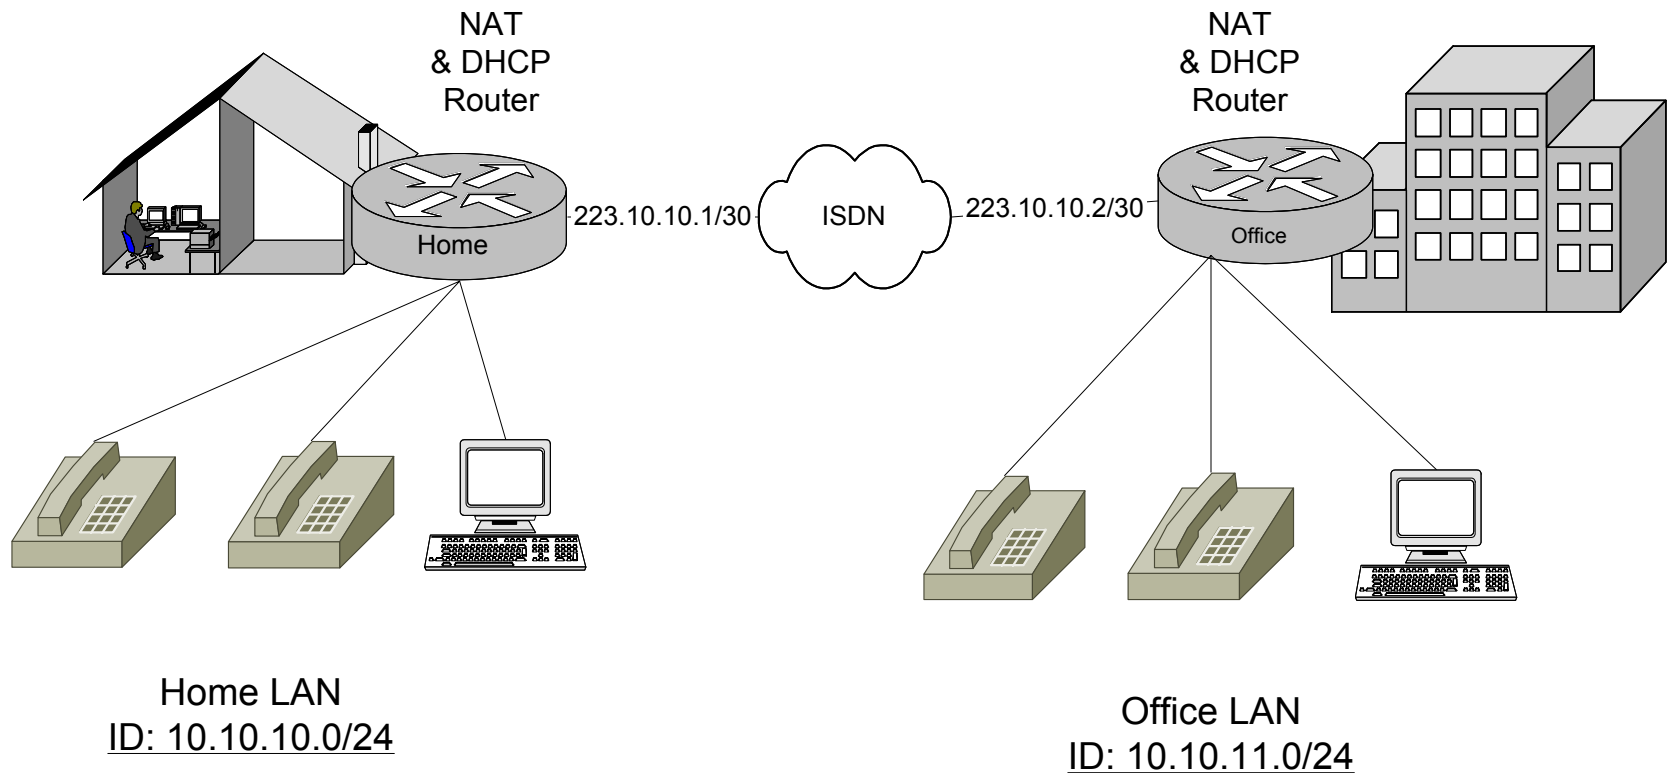

CET2620C
Group Exercise

Configure an ISDN WAN connection (using legacy dial-on-demand routing) between the Home office and the HQ office which will be used to support voice and data communications between the two locations. Network Address Translations and Dynamic Host Configuration Protocol will be used at the two locations. Test your configuration by placing a call between the two locations and transferring files at the same time.