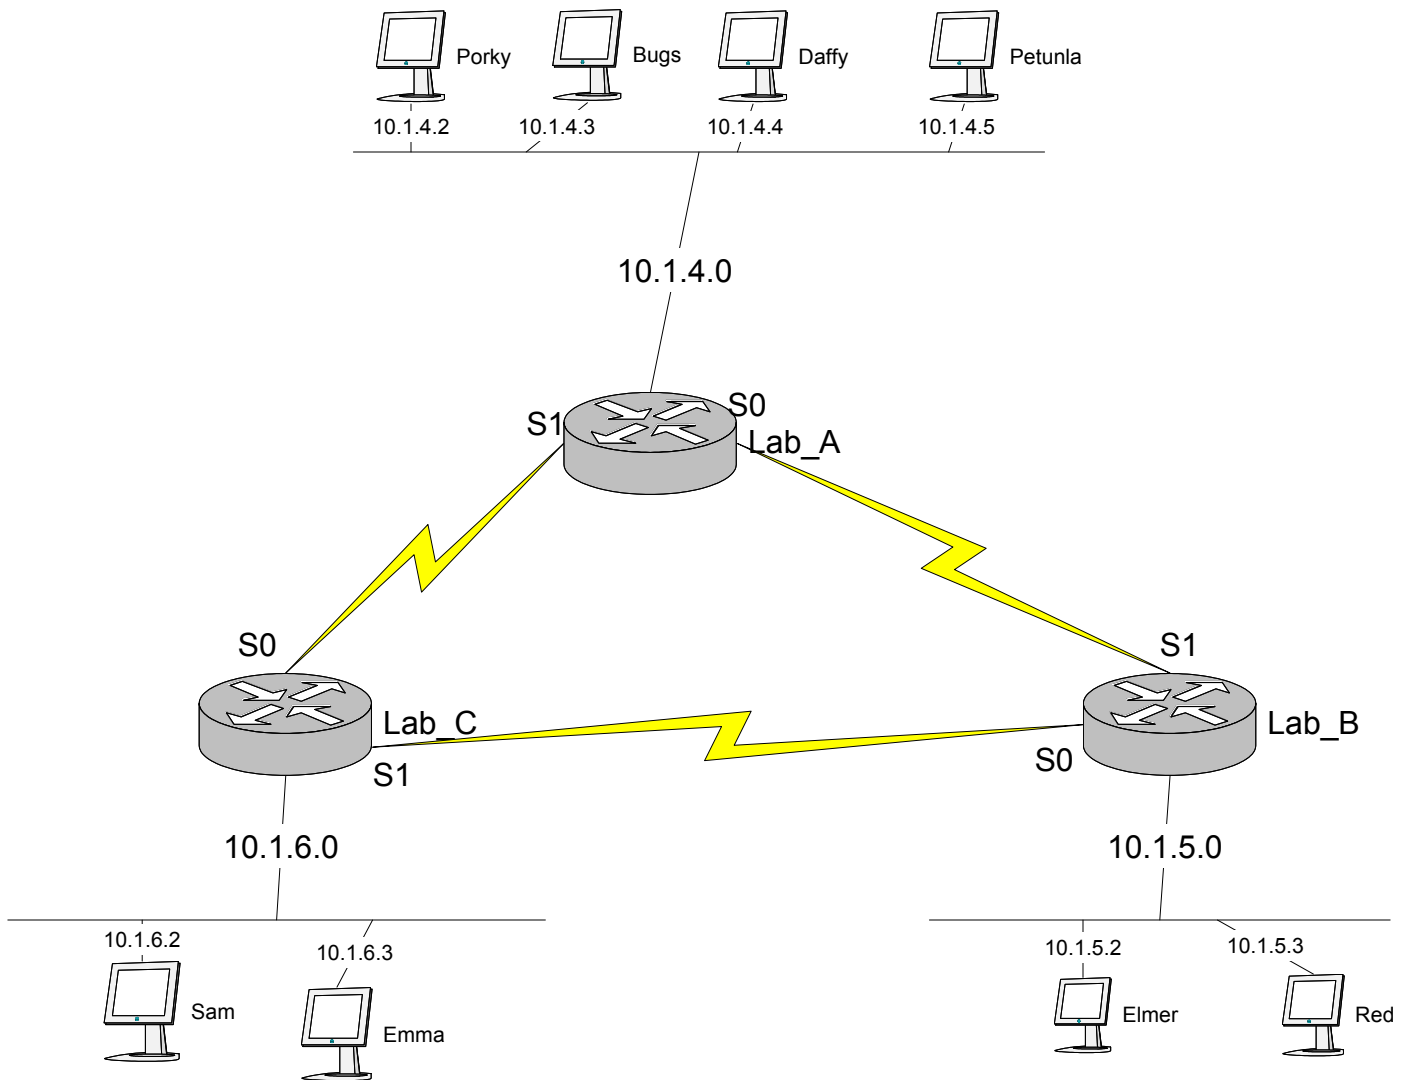

Extended ACL Case

- 1.The web server Daffy is available to all users.
- 2.UDP-based clients and servers on Bugs are unavailable to hosts whose IP addresses are in the upper half of the valid IP addresses in each subnet. (the subnet mask used is 255.255.255.0).
- 3.Packets between hosts on Lab_B and Lab_C are allowed only if packets are routed across the direct serial link.
- 4.Clients Porky and Petunia can connect to all hosts except Red.
- 5.Any other connections are permitted.

The required Security Policy can be achieved using different ways